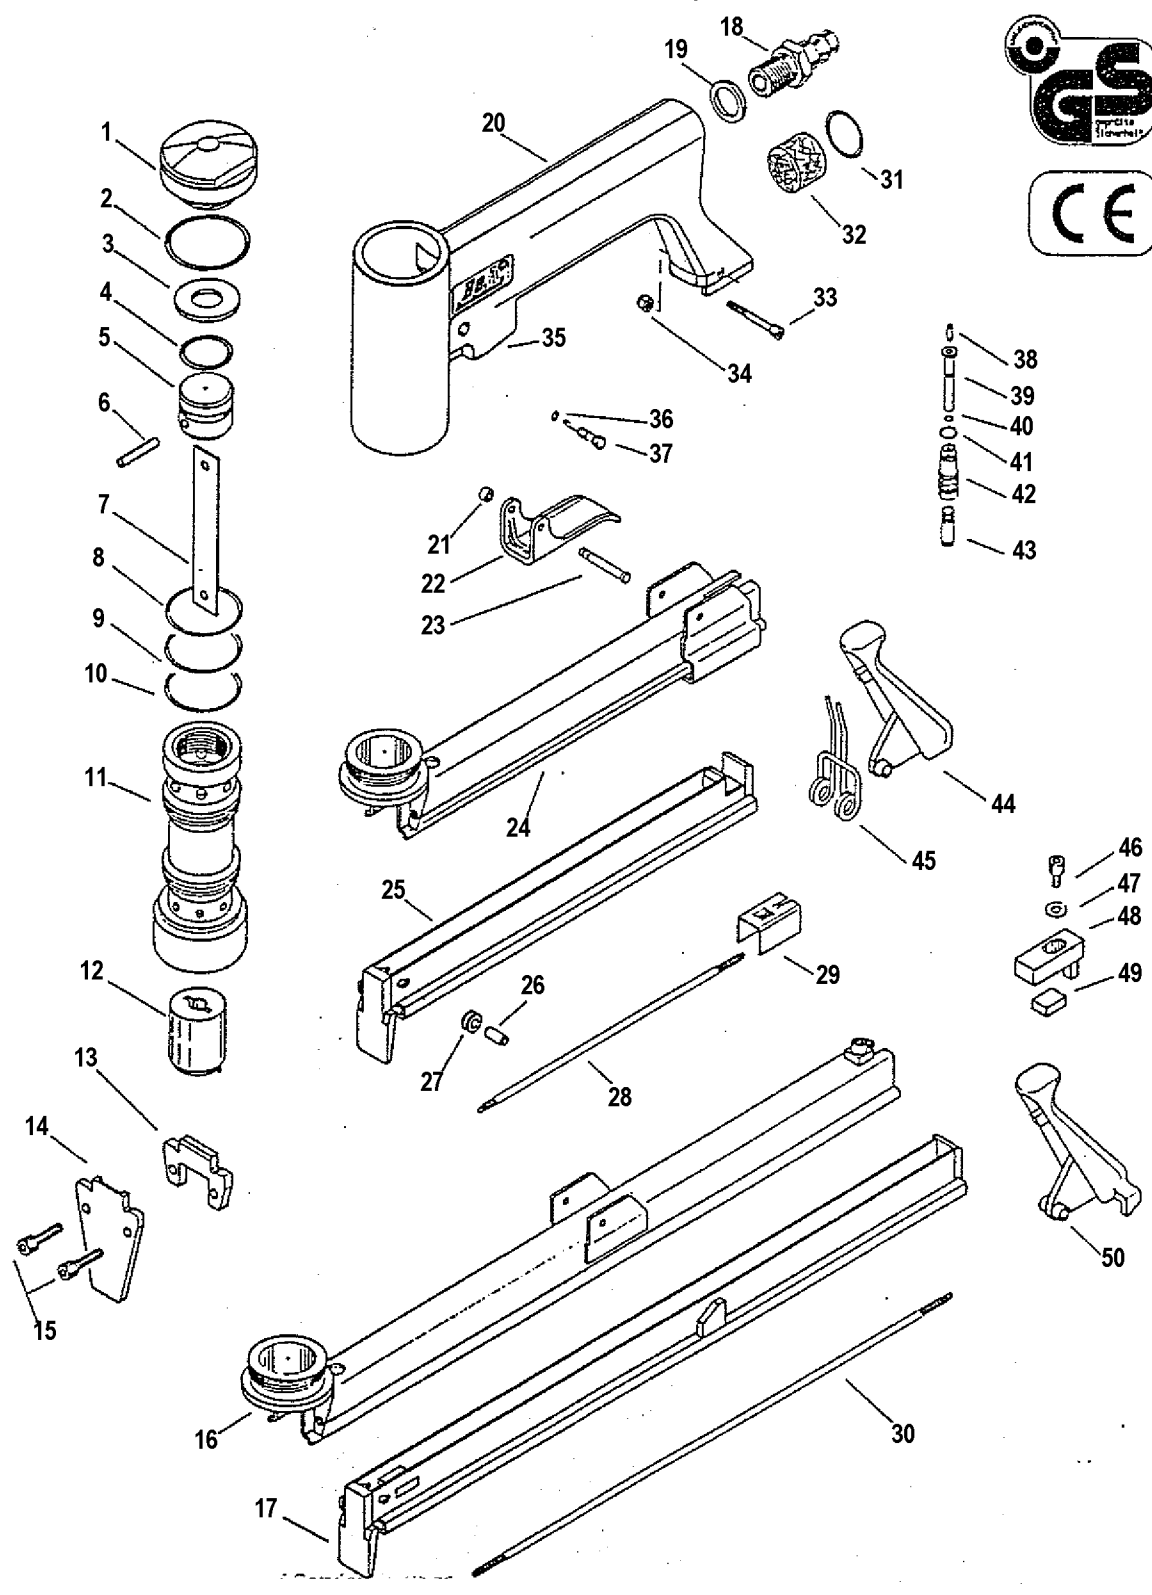

Typ
Type
Tipo

380/16-450 A
380/16-450 AL

(Art.-Nr. 2145051000, Standardgerät/Basic model)
(Art.-Nr. 2145055000, Langmagazin/Long magazine)

BA-T450A
BA-T450ALM

Parts List for 380-16-450 AL Type 0

Item Number	Part Number	Description	Qty Required
1	BA-2045050160	CAP	1
2	BA-601230	O-RING	1
3	BA-2045050200	DAMPER	1
4	BA-603150	O-RING	1
5	BA-2040001814	PISTON	1
6	BA-610460	LOCK PIN	1
7	BA-2045001820	DRIVER	1
8	000000-00	No Longer Available	1
9	BA-601200	O-RING	1
10	000000-00	No Longer Available	1
11	000000-00	No Longer Available	1
12	000000-00	No Longer Available	1
13	000000-00	No Longer Available	1
14	000000-00	No Longer Available	1
15	BA-753420	ALLEN BOLT FRONT NOS	2
16	000000-00	No Longer Available	1
17	000000-00	No Longer Available	1
18	000000-00	No Longer Available	1
19	000000-00	No Longer Available	1
20	BA-2045050050	HOUSING	1
21	000000-00	No Longer Available	1
22	BA-2045050431	TRIGGER	1
23	000000-00	No Longer Available	1
24	000000-00	No Longer Available	1
25	000000-00	No Longer Available	1
26	000000-00	No Longer Available	1
27	BA-2045001520	PUSHER SPRING PULLEY	1

Parts List for 380-16-450 AL Type 0

Item Number	Part Number	Description	Qty Required
28	BA-2000001280	BAR SPRING	1
29	BA-2040001511	FEEDER BARS	1
30	000000-00	No Longer Available	1
31	BA-600170	O-RING	1
32	BA-2045050130	EXHAUST MUFFLER	1
33	000000-00	No Longer Available	1
34	BA-629210	LOCKING PAWL BOLT NU	1
35	BA-2045050400	COMPLETE AUTO VALVE	1
36	BA-600920	O-RING	1
37	000000-00	No Longer Available	1
38	BA-689080	SPRING	1
39	BA-2045050581	VALVE STEM	1
40	BA-600920	O-RING	1
41	BA-600760	O-RING	1
42	BA-2045050571	VALVE SLEEVE	1
43	BA-689090	SPRING	1
44	000000-00	No Longer Available	1
45	000000-00	No Longer Available	1
46	000000-00	No Longer Available	1
47	000000-00	No Longer Available	1
48	000000-00	No Longer Available	1
49	BA-2045005390	STOP BUMPER	1
50	BA-2045005650	LOCKING PAWL	1